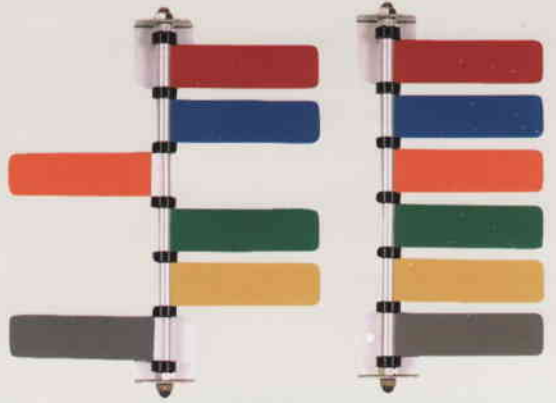

#291706 Standard 6-Flag System

#291708 Standard 4" Flags