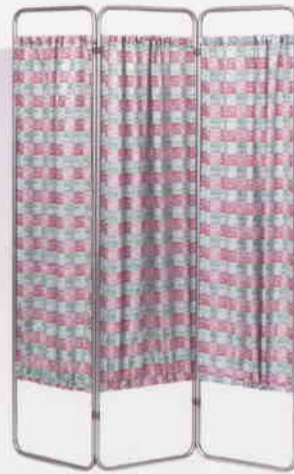

\$705

Ring Binder Carts	7160	* 7200	7240	* 7300
CAPACITY:	16	20	24	30
BINDER SIZE:	3"	2"	3"	2"
OVERALL HEIGHT:	41.5" (105.4cm)	41.5" (105.4cm)	56" (142.2cm)	56" (142.2cm)
OVERALL WIDTH:	32" (81.3cm)	32" (81.3cm)	32" (81.3cm)	32" (81.3cm)
OVERALL DEPTH:	15.5" (39.4cm)	15.5" (40.6cm)	15.5" (39.4cm)	15.5" (40.6cm)

Cart w/Locking Doors

7168
\$561

* **7208**
\$578

7248
\$705

* **7308**
\$722

* Not Shown

Privacy Screens

#153054 w/Sage #153048

#153053 w/Apricot #153020

#153093 w/Parade #153025

#153092 w/Paisley #153047

EDGECO Screen Frame

Stable "S" shape base allows screen frames to fully expand providing total usage of the entire width and height of the frame. Base folds when not in use for compact vertical storage. Available in 2, 3, 4, or 5 section models. Each section measures 68"H x 19"W. Each section requires one vinyl or fabric panel.

Provide instant isolation for routine, temporary and special circumstances. Anodized aluminum frame and "accordion" hinge allows frame to fold for convenient storage. Available in 2, 3, or 4 section models. Each section measures 68"H x 19"W. Each section requires one vinyl or fabric panel.