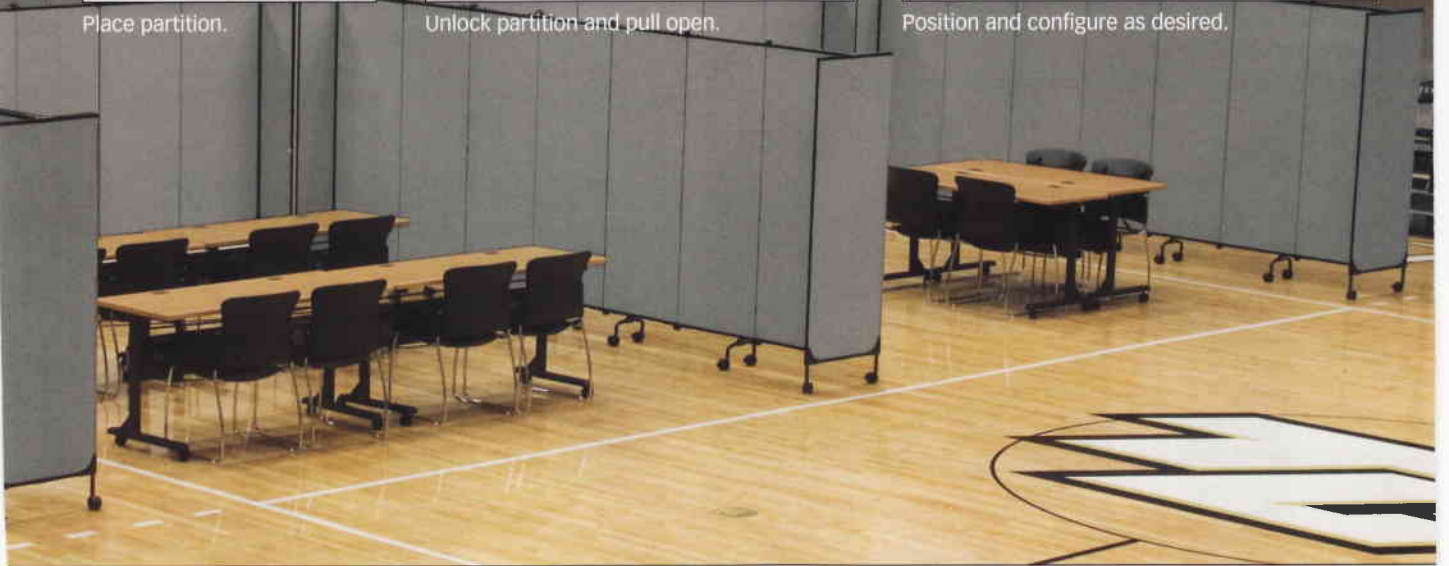

Great Divide™ Ganging Device (for wall lengths greater than 24')

Stock	Description	Price
56345	Optional Ganging Device	\$50.00

Self-leveling caster legs

Place partition.

Unlock partition and pull open.

Position and configure as desired.