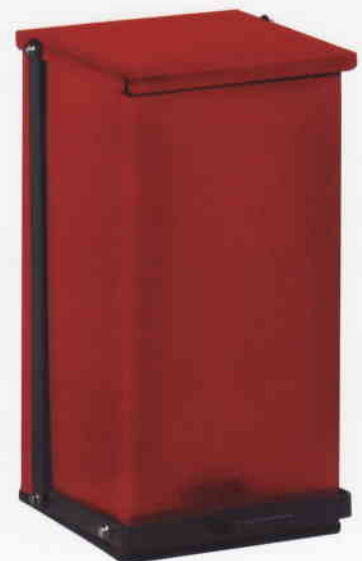

Width	Depth	Height
TP-32W	12"	13¹/₄"	21¹/₂"

	Width	Depth	Height
TP-32R	12"	13¹/₄"	21¹/₂"

Premium White Waste Receptacle

- 32 quart capacity (8 gallons)
- Easy-to-use foot pedal
- Built for heavy duty use
- White powder-coated finish
- Shipping weight: 16 lbs.

$117.00

Premium Red Waste Receptacle

- 32 quart capacity (8 gallons)
- Easy-to-use foot pedal
- Built for heavy duty use
- Red powder-coated finish
- Shipping weight: 16 lbs.

$117.00