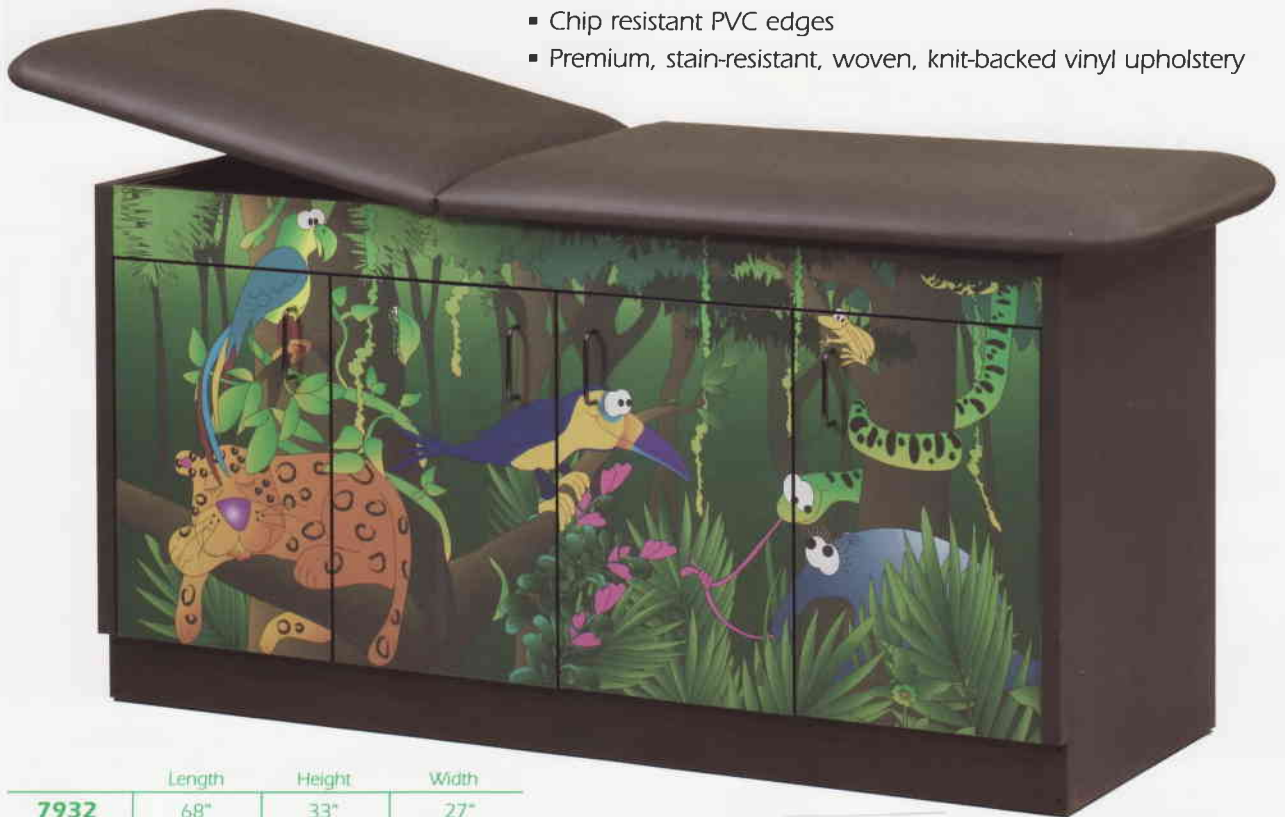

## THEME SERIES TREATMENT TABLE FEATURES

- Easy to clean laminate surfaces
- All graphics are permanently embedded in the high pressure laminate and will not peel off
- 2" of firm foam padding
- 4 door storage with 2 adjustable shelves
- Slate Gray ends and backs
- Scratch and mar resistant surfaces
- Chip resistant PVC edges
- Premium, stain-resistant, woven, knit-backed vinyl upholstery

### "Rainforest Follies" Treatment Table

- Features large storage capacity and adjustable backrest

	Length	Height	Width
<b>7932-1</b>	68"	33"	27"

### SCALE TABLE FEATURES

- Comfortable work height of 36"
- Top is rimmed on three sides for safety
- Top's front and back rim edges are beveled and the corners rounded for safety
- Easy-clean, replaceable center pad
- Built-in infantometer with folding ends for measuring height
- Easy access to weight, measurement and storage
- Built-in concealed paper dispenser and cutter
- Recessed front toe kick
- Adjustable built-in levelers provide a stable surface
- Easy-clean all laminate base
- Optional storage area locks available
- Ample 2-door storage
- 3 innovative tables to choose from