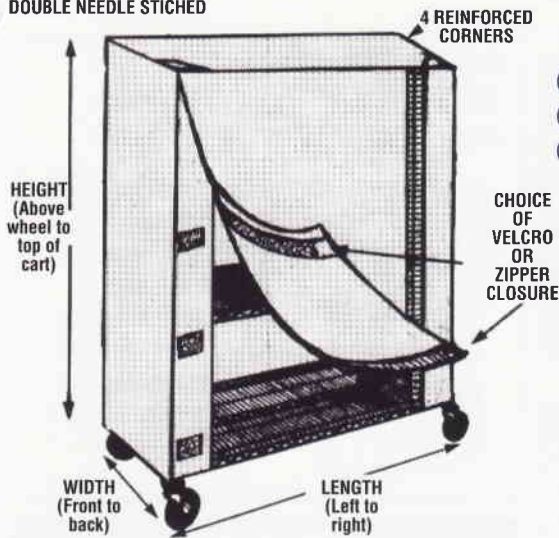

# CUSTOM CART COVERS

**ALL CART COVERS ARE CUSTOM MADE TO YOUR SIZE SPECIFICATIONS.**

**EDGEKO** will custom design and make any cart cover to your specifications. We have seven time-tested materials in a variety of colors and styles to choose from.

COVERS ARE ALL  
DOUBLE NEEDLE STITCHED

FABRIC	COLORS	CARE
#20 STAPH CHEK	Blue, green, white, mauve	Wipe down
200 Denier Flame Resistant Nylon	White only	Washable
10 oz. Reinforced Vinyl	Red, blue, green, yellow, white	Wipe down
200 Denier Nylon	Red, blue, green, yellow, white	Washable
400 Denier Nylon	Red, blue, green, yellow, white	Washable
1000 Denier Nylon	Blue, red, beige, burgundy, white	Washable
10 Gauge Clear Vinyl	Clear	Wipe down

## FEATURES

- Full flaps.
- Choice of heavy-duty zippers or velcro closure.
- Reinforced corners.
- Double needle construction.
- Custom manufactured to your order.
- Use on linen carts, central supply carts, lab carts, medicine carts, food carts, etc.

## SPECIFY:

- FABRIC
- COLOR
- SIZE: (W x L x H)
- CLOSURE:  
(Velcro or Zipper)